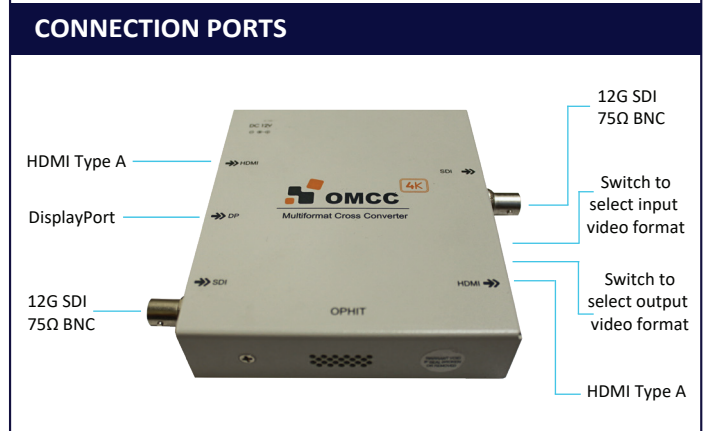

SMART CONNECTIONS FOR OPTIMUM RESULTS

Ophit's OMCC is a lightweight and compact 4K multi-format cross converter. It converts HDMI or DisplayPort into SDI 12G, 6G, and 3G signals, transmitting high-definition video through the SDI bypass port connection without compromising video signal quality. The OMCC also converts DisplayPort and SDI signals into HDMI, producing 4K@60Hz resolution for vibrant images. Moreover, the OMCC can select the input video format using the tactile (push-button) switch and the output video format using the SDI (right) / HDMI (left) switch. This feature is compatible with professional broadcast equipment, allowing simple integration into existing installations.

APPLICATIONS

- Broadcast
- Military
- Medical Imaging
- Digital Signage
- Control Room
- Flight Simulations
- Large Auditorium

SPECIFICATIONS		
Input Signal / Connector		1 x HDMI (Type-A Female Connector)
		1 x DisplayPort (20P Female Connector)
		1 x SDI (BNC Female Connector)
Output Signal / Connector		1 x SDI (BNC Female Connector)
		1 x HDMI (Type-A Female Connector)
USB Connector		1 x mini (USB-B Female Connector)
Input Data Rate	HDMI	Up to 18 Gbps (HDMI 2.0)
	DisplayPort	Up to 21.6 Gbps (DisplayPort 1.2)
	12G-SDI	Up to 11.8 Gbps (ST-2082-1)
Output Data Rate	12G-SDI	Up to 11.8 Gbps (ST-2082-1)
	HDMI	Up to 18 Gbps (HDMI 2.0)
Video Resolution		Up to 4K@60Hz
Dimensions (inches / mm)		4.05" x 4.29" x 1.02" (W x D x H) 103 x 109 x 25.8 mm (W x D x H)
Module Weight		480g (1.05 lbs)
Enclosure Color		White
Power Consumption		1 x External Power Supply (DC +12V)
EMI & Safety		CE, FCC
Warranty		1-Year Limited