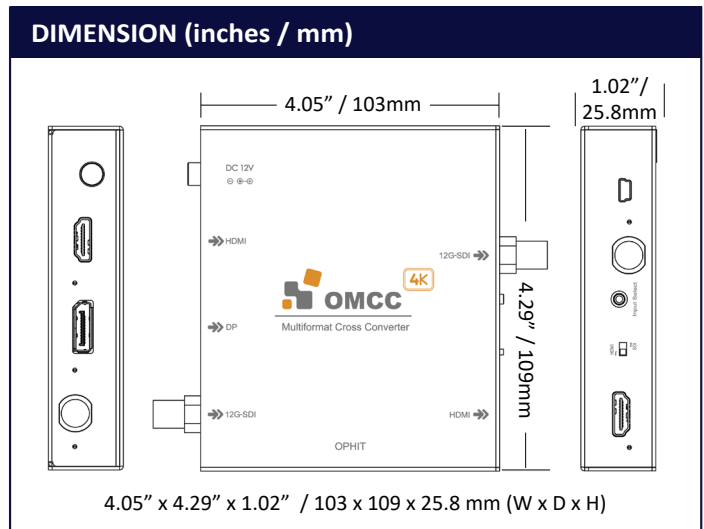

APPLICATIONS

- Broadcast
- Military
- Medical Imaging
- Digital Signage
- Control Room
- Flight Simulations
- Large Auditorium

SPECIFICATIONS		
Input Signal / Connector		1 x HDMI (Type-A Female Connector)
		1 x DisplayPort (20P Female Connector)
		1 x SDI (BNC Female Connector)
Output Signal / Connector		1 x SDI (BNC Female Connector)
		1 x HDMI (Type-A Female Connector)
USB Connector		1 x mini (USB-B Female Connector)
Input Data Rate	HDMI	Up to 18 Gbps (HDMI 2.0)
	DisplayPort	Up to 21.6 Gbps (DisplayPort 1.2)
	12G-SDI	Up to 11.8 Gbps (ST-2082-1)
Output Data Rate	12G-SDI	Up to 11.8 Gbps (ST-2082-1)
	HDMI	Up to 18 Gbps (HDMI 2.0)
Video Resolution		Up to 4K@60Hz
Dimensions (inches / mm)		4.05" x 4.29" x 1.02" (W x D x H) 103 x 109 x 25.8 mm (W x D x H)
Module Weight		480g (1.05 lbs)
Enclosure Color		White
Power Consumption		1 x External Power Supply (DC +12V)
EMI & Safety		CE, FCC
Warranty		1-Year Limited