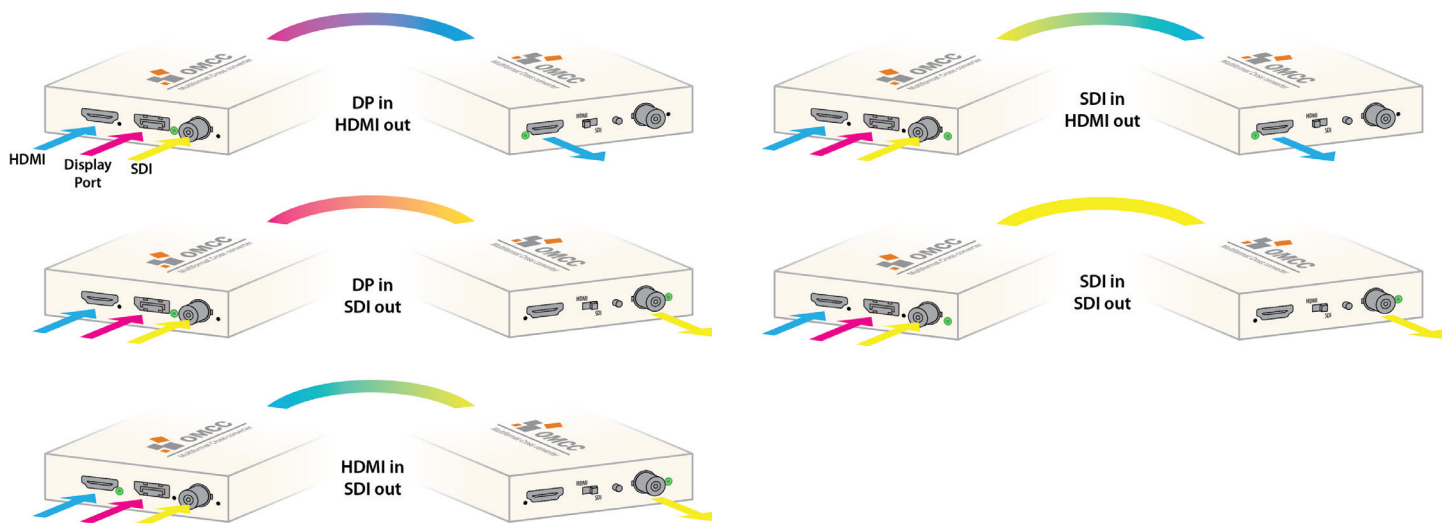

FOLLOW US ON
LINKEDIN

SCAN QR CODE TO
CONTACT US

OPHIT USA, INC.

2210 E Winston Rd, Anaheim, CA 92806 • T: (714) 300-0540 • E: info@ophitusa.com • **OPHITUSA.com**

© Copyright 2023. Ophit USA. All Rights Reserved. All specifications are subject to change at any time.